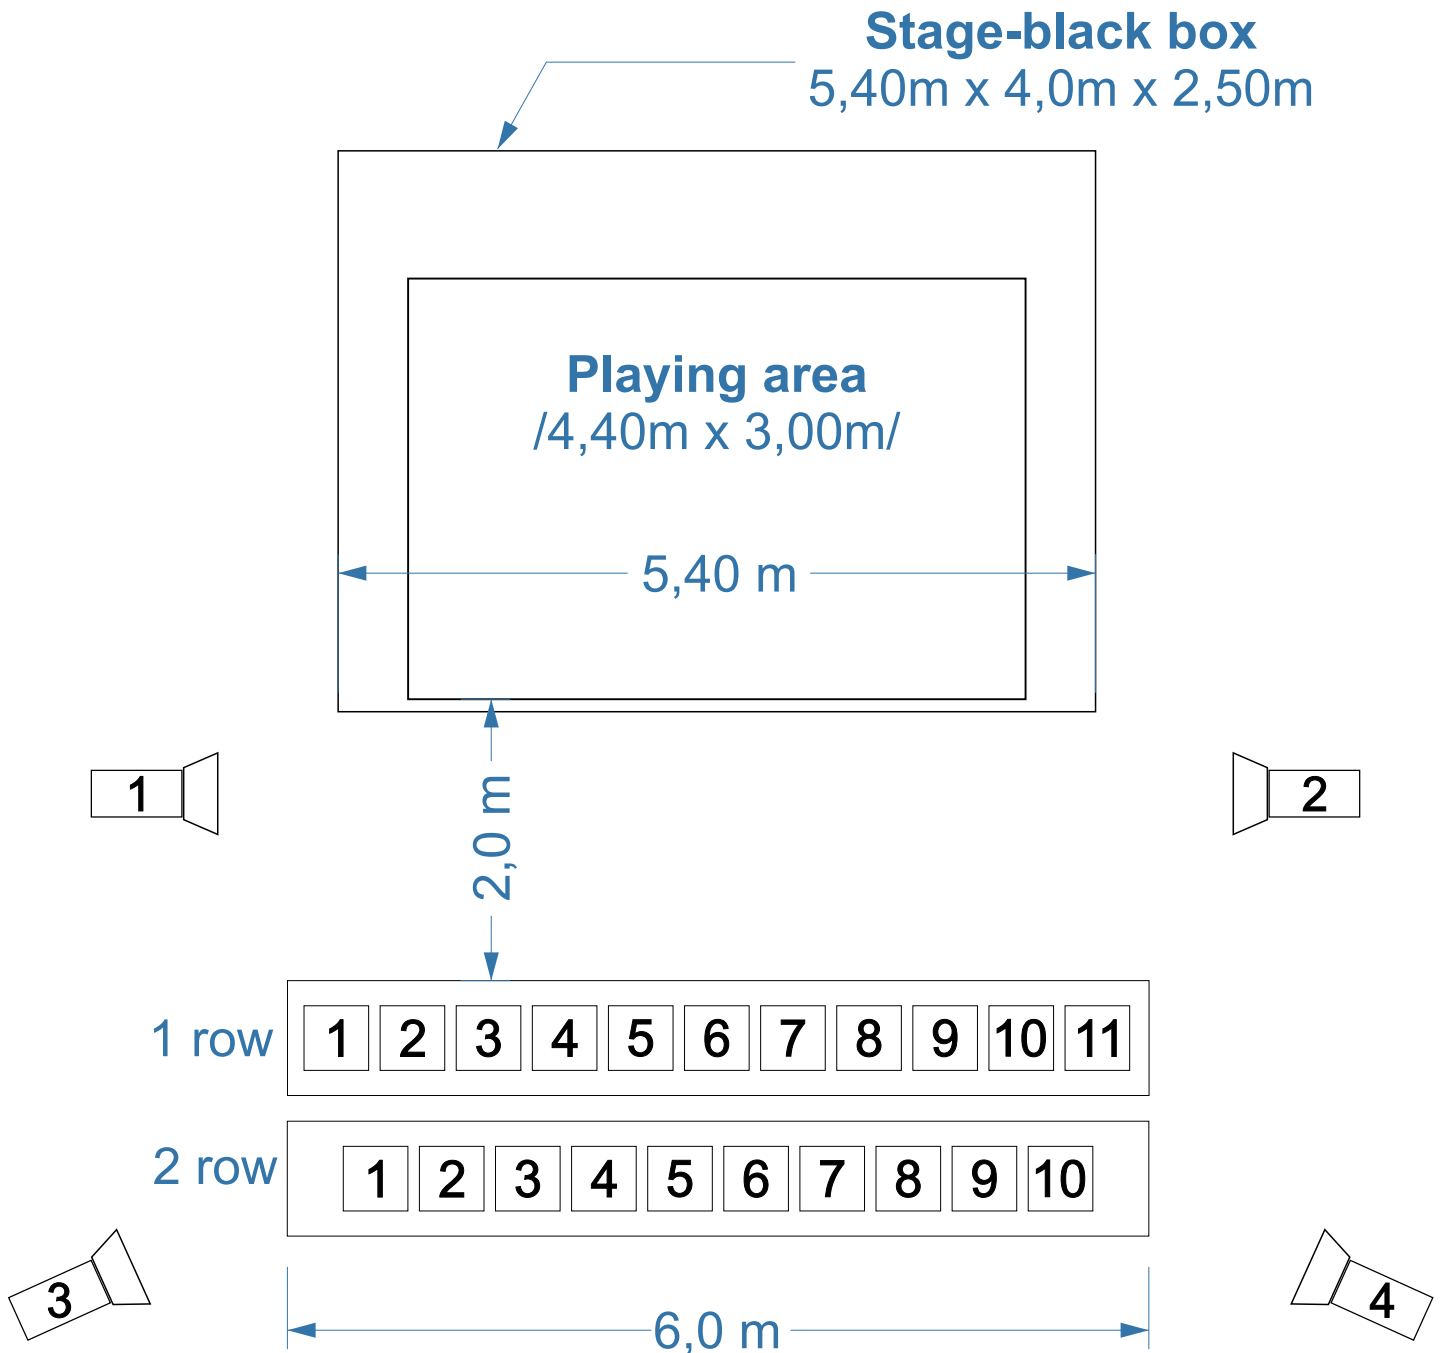

# Treasure Island v1.0 schema

1. Stage - black box - min 5,40m x 4,0m x 2,5m (w/d/h)
2. Playing area - 4,40 x 3,00m
3. First row must be at the same level of the stage
4. Second row must be min 0,34m higher
5. Projectors - PC, Profile, LED (optional)